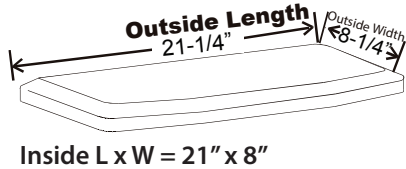

Tank Lids - Impacto* Series

(Fit-All) Universal - Large Fit

(Fit-All) Universal - Small Fit

Fits American Standard*

Item #	Ref #	Description
TK-10	40271*	Impacto* Universal Tank Lid Std Large (Fit-All)

Item #	Description
TK-10S	Impacto* Universal Tank Lid Std Small (Fit-All)

Item #	Ref #	Description
TK-11	AS1*	Impacto* AS* Style Tank Lid

Fits American Standard*

Fits Briggs*

Fits Kilgore & Mansfield*

Item #	Ref #	Description
TK-12	378101-000.02*	Impacto* AS* Style Tank Lid

Item #	Ref #	Description
TK-13	BG3*	Impacto* Briggs* Style Tank Lid

Item #	Ref #	Description
TK-14	KG1*	Impacto* Kilgore*/Mansfield* Style Tank Lid

Fits Crane* (Canada), Kilgore* & Mansfield*

Fits Impacto* Tanks

Item #	Ref #	Description
TK-15	KG2*	Impacto* Crane* (Canada), Kilgore*, Mansfield* Style Tank Lid

Item #	Description
TK-1-2	Normal Size Impacto* Tank Lid for Impacto* Tank

G7 - TOILET PARTS
Tanks & Lids