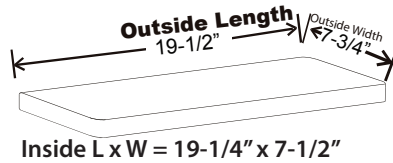

Tank Lids - Impacto* Series

(Fit-All) Universal - Large Fit

(Fit-All) Universal - Small Fit

Fits American Standard*

Item #	Ref #	Description
TK-10	40271*	Impacto* Universal Tank Lid Std Large (Fit-All)

Item #	Description
TK-10S	Impacto* Universal Tank Lid Std Small (Fit-All)

Item #	Ref #	Description
TK-11	AS1*	Impacto* AS* Style Tank Lid

Fits American Standard*

Fits Briggs*

Fits Kilgore & Mansfield*