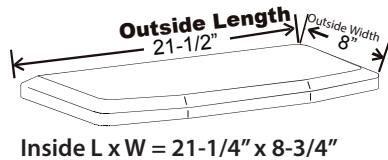

Item #	Ref #	Description
TK-12	378101-000.02*	Impacto* AS* Style Tank Lid

Item #	Ref #	Description
TK-13	BG3*	Impacto* Briggs* Style Tank Lid

Item #	Ref #	Description
TK-14	KG1*	Impacto* Kilgore*/Mansfield* Style Tank Lid

Fits Crane* (Canada), Kilgore* & Mansfield*

Fits Impacto* Tanks