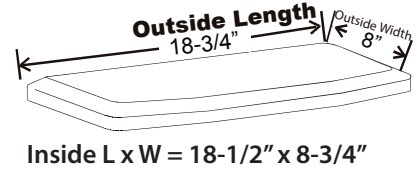

Tank Lids - Impacto* Series

(Fit-All) Universal - Large Fit

(Fit-All) Universal - Small Fit

Fits American Standard*

Item #	Ref #	Description
TK-10	40271*	Impacto* Universal Tank Lid Std Large (Fit-All)

Item #	Description
TK-10S	Impacto* Universal Tank Lid Std Small (Fit-All)

Item #	Ref #	Description
TK-11	AS1*	Impacto* AS* Style Tank Lid

Fits American Standard*

Fits Briggs*

Fits Kilgore & Mansfield*