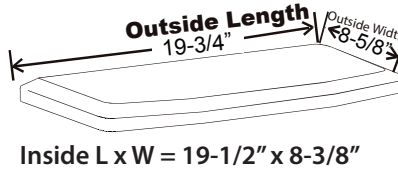

Tank Lids - Impacto* Series

(Fit-All) Universal - Large Fit

(Fit-All) Universal - Small Fit

Fits American Standard*

Item #	Ref #	Description
TK-10	40271*	Impacto* Universal Tank Lid Std Large (Fit-All)

Item #	Description
TK-10S	Impacto* Universal Tank Lid Std Small (Fit-All)

Item #	Ref #	Description
TK-11	AS1*	Impacto* AS* Style Tank Lid

Fits American Standard*

Fits Briggs*

Fits Kilgore & Mansfield*

Item #	Ref #	Description
TK-12	378101-000.02*	Impacto* AS* Style Tank Lid

Item #	Ref #	Description
TK-13	BG3*	Impacto* Briggs* Style Tank Lid

Item #	Ref #	Description
TK-14	KG1*	Impacto* Kilgore*/Mansfield* Style Tank Lid

Fits Crane* (Canada), Kilgore* & Mansfield*

Fits Impacto* Tanks

Item #	Ref #	Description
TK-15	KG2*	Impacto* Crane* (Canada), Kilgore*, Mansfield* Style Tank Lid

Item #	Description
TK-1-2	Normal Size Impacto* Tank Lid for Impacto* Tank

G7 - TOILET PARTS
Tanks & Lids