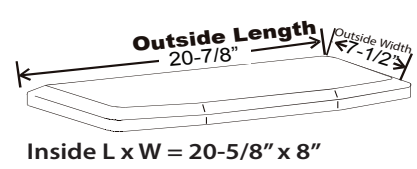

Tank Lids - Impacto* Series

(Fit-All) Universal - Large Fit

(Fit-All) Universal - Small Fit

Fits American Standard*

Item #	Ref #	Description
TK-10	40271*	Impacto* Universal Tank Lid Std Large (Fit-All)

Item #	Description
TK-10S	Impacto* Universal Tank Lid Std Small (Fit-All)

Item #	Ref #	Description
TK-11	AS1*	Impacto* AS* Style Tank Lid

Fits American Standard*

Fits Briggs*

Fits Kilgore & Mansfield*

Item #	Ref #	Description
TK-12	378101-000.02*	Impacto* AS* Style Tank Lid

Item #	Ref #	Description
TK-13	BG3*	Impacto* Briggs* Style Tank Lid

Item #	Ref #	Description
TK-14	KG1*	Impacto* Kilgore*/Mansfield* Style Tank Lid

Fits Crane* (Canada), Kilgore* & Mansfield*

Fits Impacto* Tanks

Item #	Ref #	Description
TK-15	KG2*	Impacto* Crane* (Canada), Kilgore*, Mansfield* Style Tank Lid

Item #	Description
TK-1-2	Normal Size Impacto* Tank Lid for Impacto* Tank

G7 - TOILET PARTS
Tanks & Lids