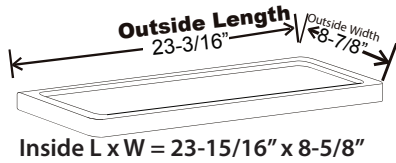

Tank Lids - Impacto* Series

(Fit-All) Universal - Large Fit

(Fit-All) Universal - Small Fit

Fits American Standard*

Item #	Ref #	Description
TK-10	40271*	Impacto* Universal Tank Lid Std Large (Fit-All)

Item #	Description
TK-10S	Impacto* Universal Tank Lid Std Small (Fit-All)

Item #	Ref #	Description
TK-11	AS1*	Impacto* AS* Style Tank Lid

Fits American Standard*

Fits Briggs*

Fits Kilgore & Mansfield*