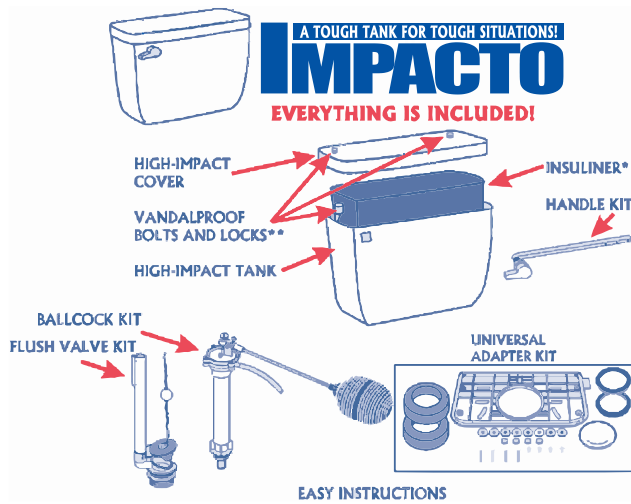

# Toilet Tank - Universal - Impacto\* (Formerly "Gerberit")

THE WORLD'S BEST SELLING **UNIVERSAL FIT REPLACEMENT TANK** Made in U.S.A.