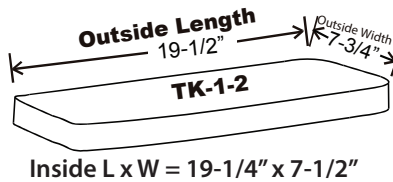

Item #	Ref #	Description
TK-12	378101-000.02*	Impacto* AS* Style Tank Lid

Item #	Ref #	Description
TK-13	BG3*	Impacto* Briggs* Style Tank Lid

Item #	Ref #	Description
TK-14	KG1*	Impacto* Kilgore*/Mansfield* Style Tank Lid

Fits Crane* (Canada), Kilgore* & Mansfield*

Fits Impacto* Tanks