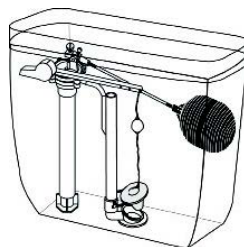

## Standard Left Hand Model

Item #	Ref #	Description
TK-1	133-200-01*	Impacto* Tank w/Adapter, Ballcock, Flush Valve and Tank Lever 1/BX
TK-1VP		Impacto* Tank w/Adapter, Ballcock, Flush Valve and Tank Lever, w/Insuliner & Vandal Proofing 1/BX
TK-4		Impacto* Tank & Lid w/Adapter Kit Only, You Add Ballcock, Flush Valve, and Tank Lever 1/BX
TK-4VP		Impacto* Tank & Lid w/Adapter Kit, Insuliner, Vandal Proofing Only, You Add Ballcock, Valve, & Tank Lever 1/BX
TK-7		Impacto* Tank w/Adapter 3" Flush Valve, Ballcock & Tank Lever 1/BX
TK-8		Impacto* Tank w/Adapter 2" FValve hole only (no BC or FV) 1/BX

## Special Right Hand Model (Replacing Handicap Toilet Conversion)

**NEW**

Item #	Description
TK-1H	Impacto* Tank & Lid, Handicapped Version (Same as TK-1 but with Right-Hand Flush)
TK-1HVP	Impacto* Tank & Lid, Handicapped Version (Same as TK-1LVP but with Right-Hand Flush)

## Clear Demo Model - For Trade Shows & Sales Floors

**SPECIAL ORDER ONLY**

Item #	Description
TK-5	Clear Tank & Lid With Tank to Bowl Adapter Kit, 1/Bg
TK-5-1	Clear Tank & Lid Without Adapter Kit, 1/Bg
TK-5A-1	Clear Tank & Lid Only, Without Holes and Without Adapter Kit
TK-5VP	Clear Tank & Lid With Tank to Bowl Adapter Kit and With Vandal Proof Locks, 1/Bg